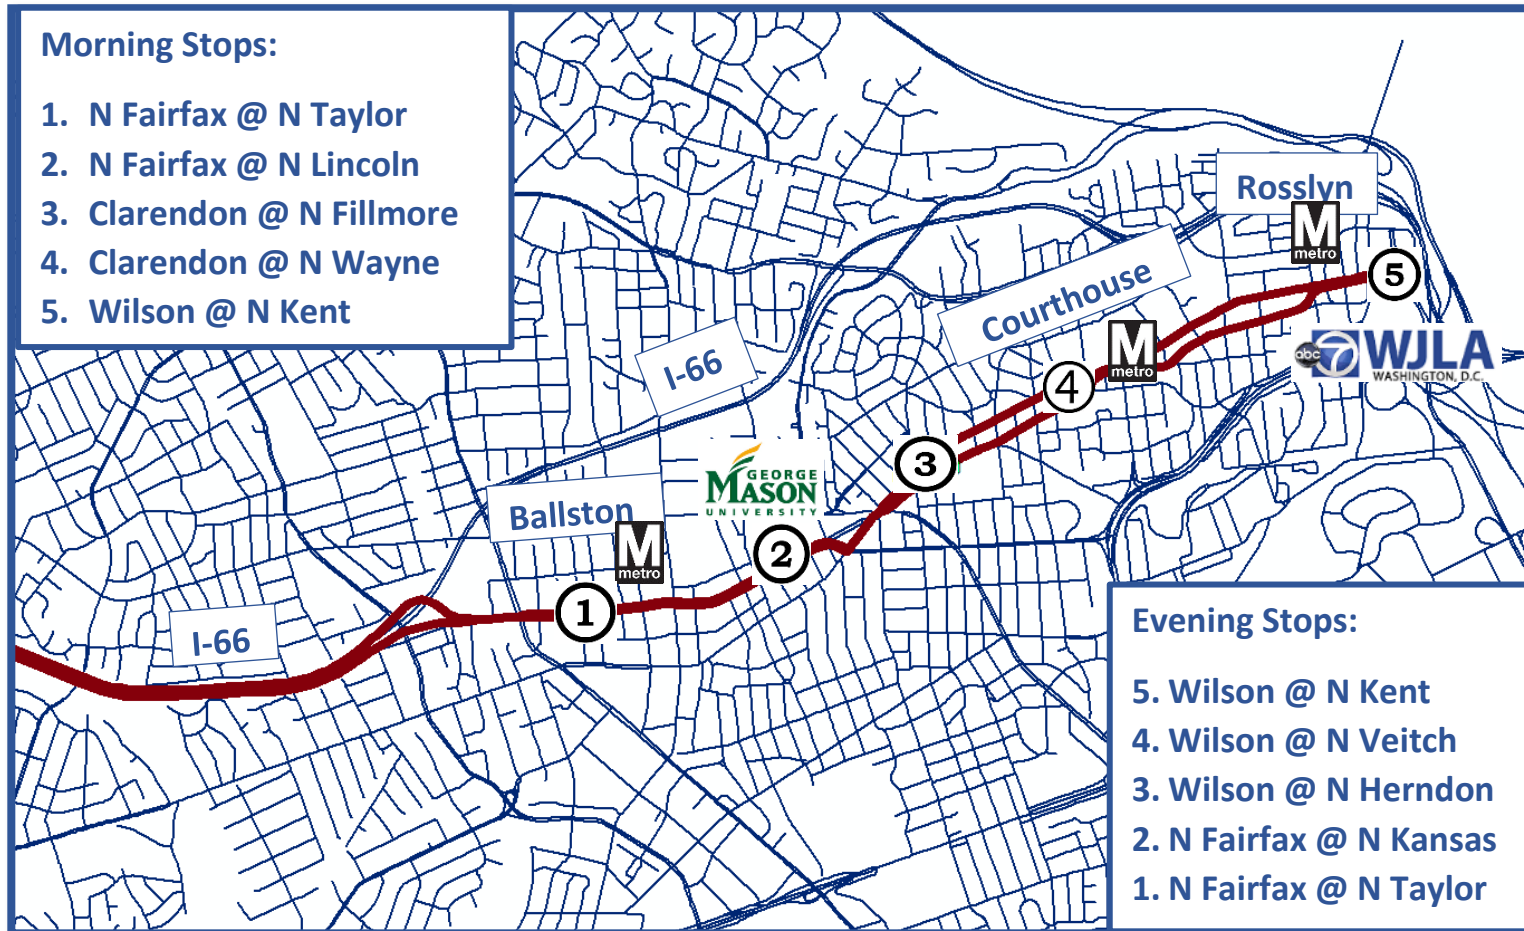

Haymarket

Express Service

LOCAL HAYMARKET ROUTING

- Morning Service Hours – 5:30 – 8:00 AM
- 4 Morning Trips
- Morning trips start at Commuter Lot
- Evening trips end at Heathcote @ Trek

ROSSLYN / BALLSTON ROUTING

- Evening Service Hours – 3:30 – 6:15 PM
- 4 Evening Trips
- Evening trips start at Wilson @ Kent (Rosslyn)
- Morning trips end at Wilson @ Kent (Rosslyn)