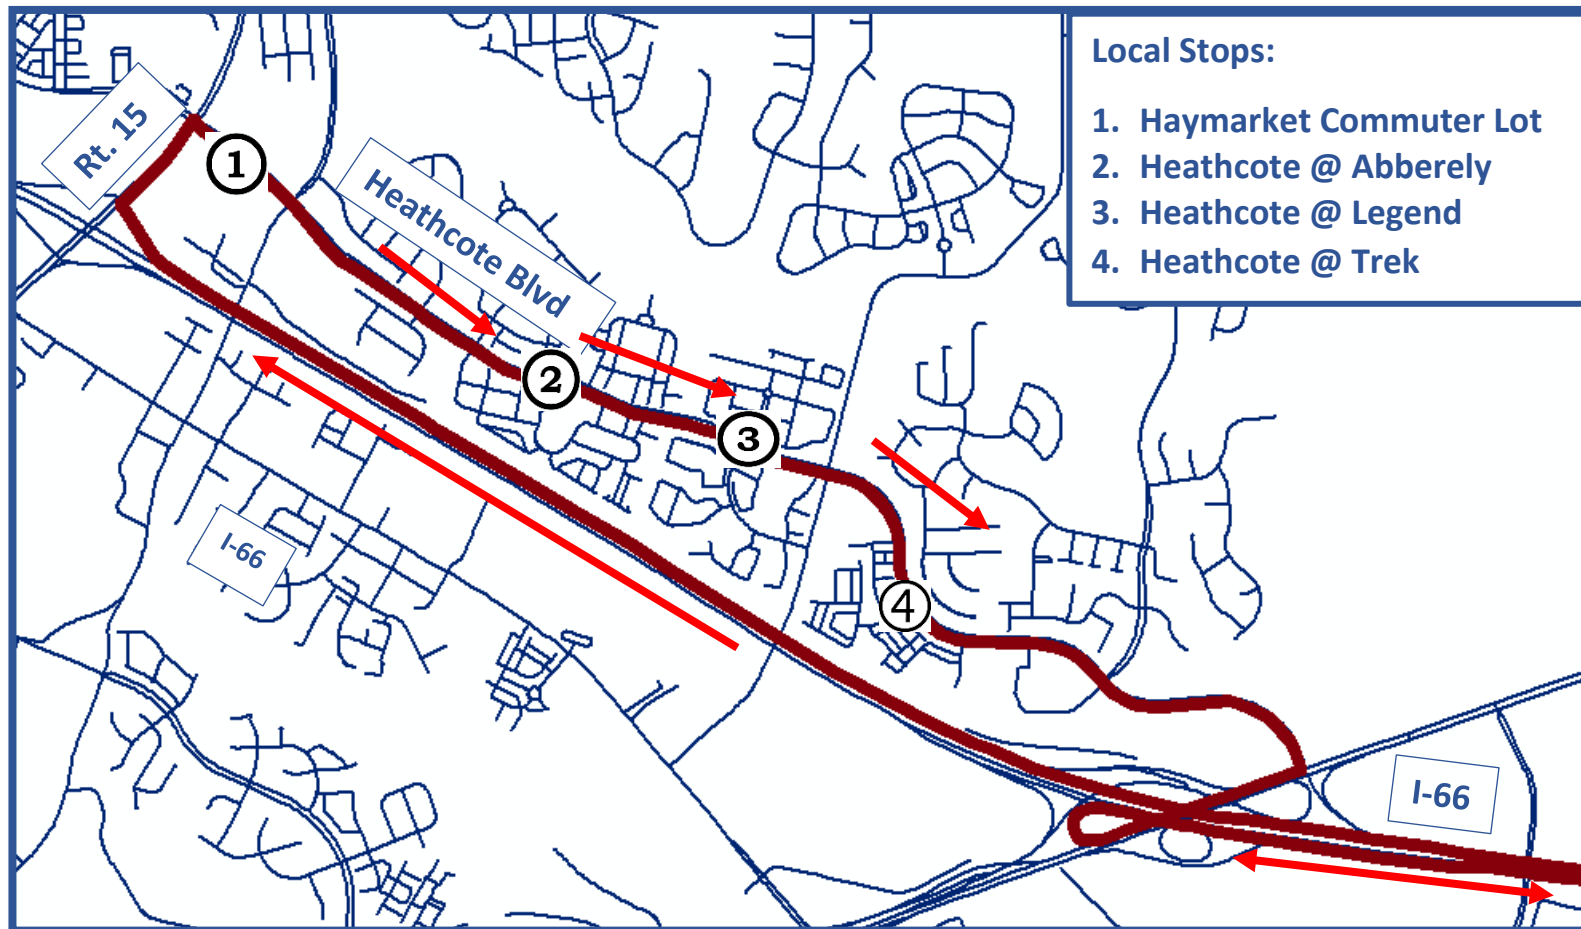

Haymarket

Express Service

LOCAL HAYMARKET ROUTING

- Morning Service Hours – 5:30 – 8:00 AM
- 4 Morning Trips
- Morning trips start at Commuter Lot
- Evening trips end at Heathcote @ Trek

ROSSLYN / BALLSTON ROUTING

- Evening Service Hours – 3:30 – 6:15 PM
- 4 Evening Trips
- Evening trips start at Wilson @ Kent (Rosslyn)
- Morning trips end at Wilson @ Kent (Rosslyn)